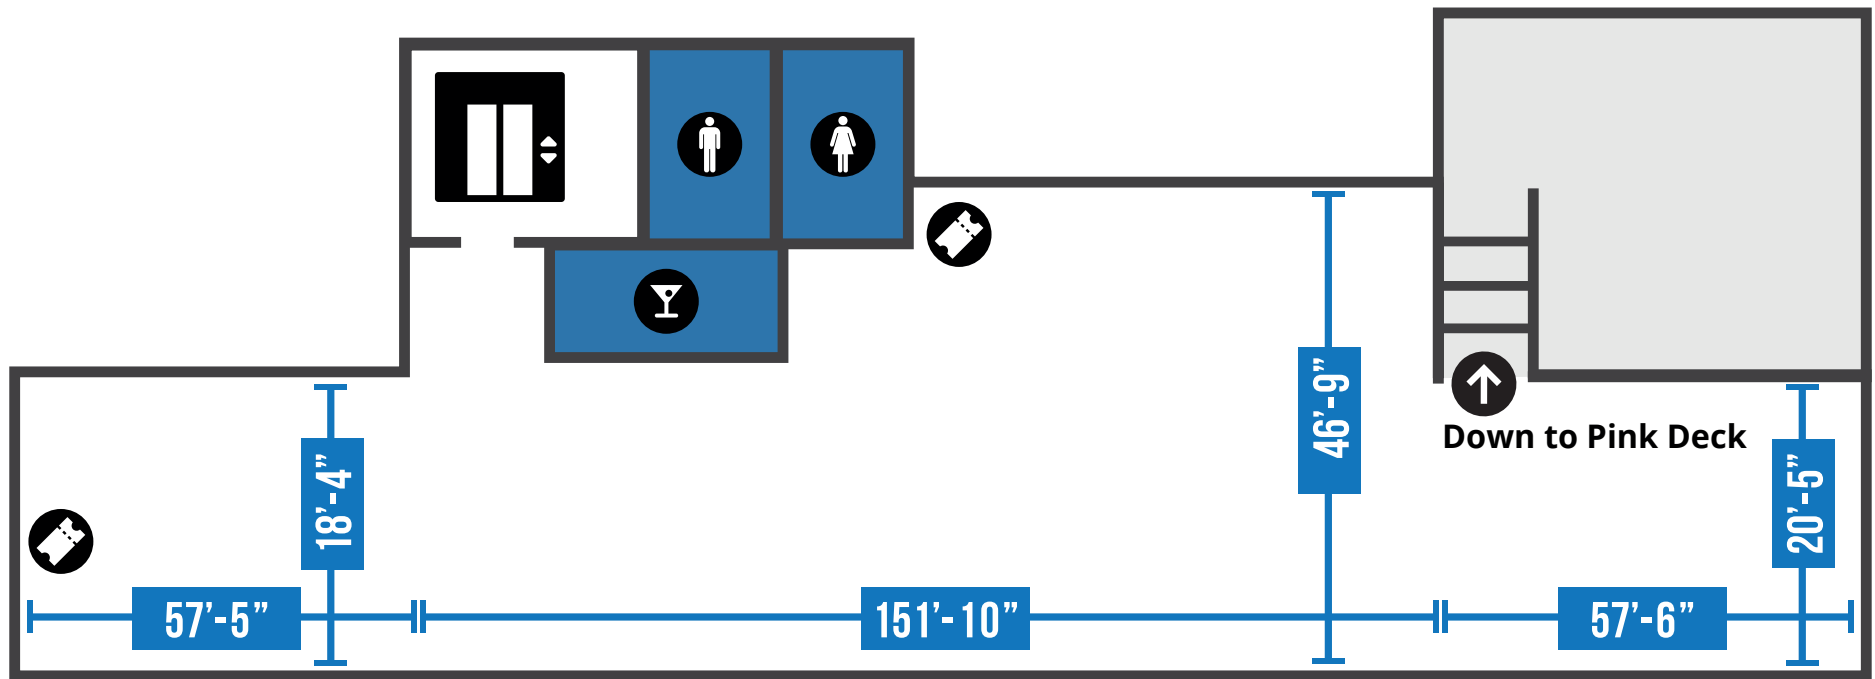

Victory Terrace

8,818 sq ft

The above floor plan is for reference only and is not to scale.