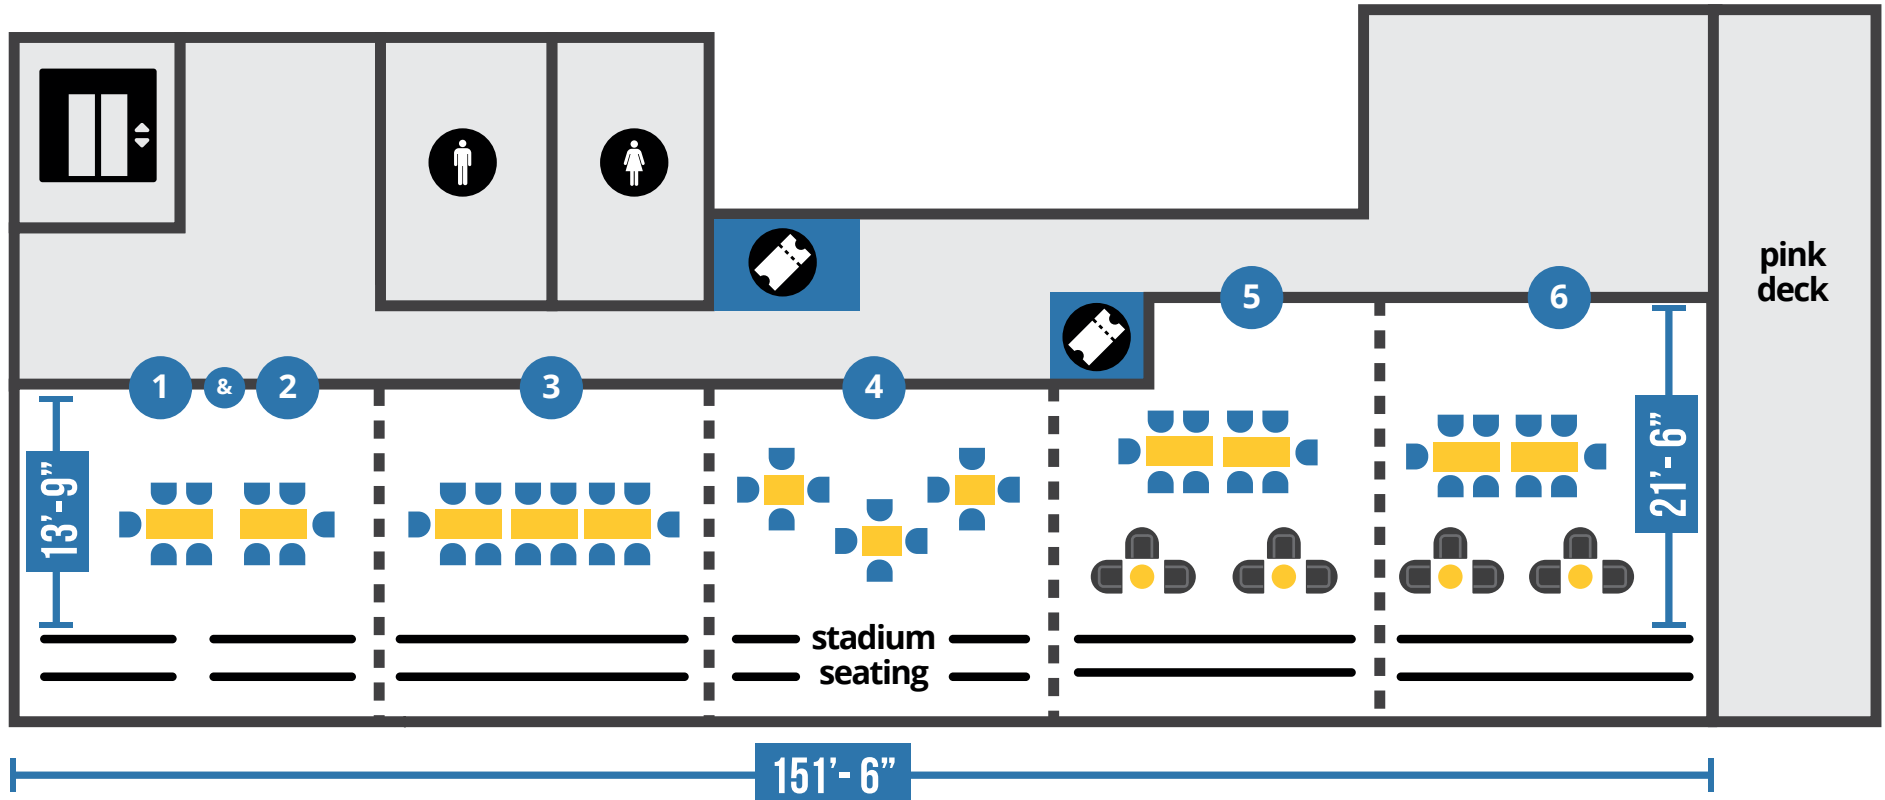

Skybox Suites

3,973 sq ft

The above floor plan is for reference only and is not to scale. Seating and party layout is fully customizable.